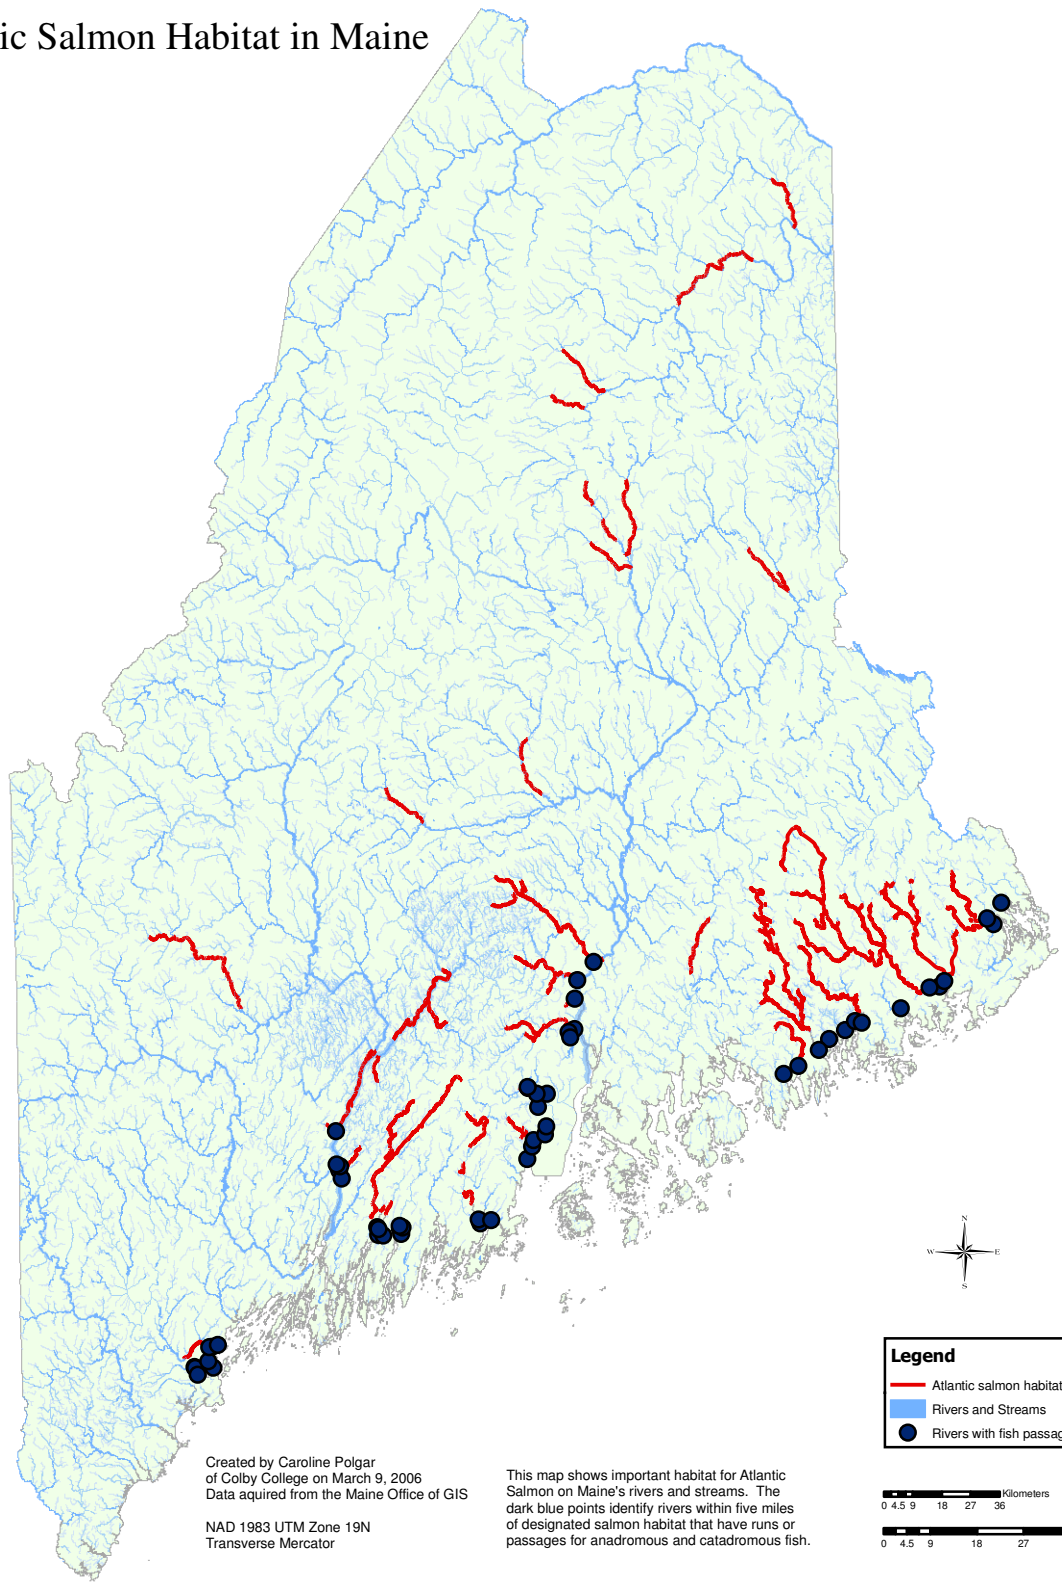

Atlantic Salmon Habitat in Maine

Created by Caroline Polgar
of Colby College on March 9, 2006
Data acquired from the Maine Office of GIS

NAD 1983 UTM Zone 19N
Transverse Mercator

This map shows important habitat for Atlantic Salmon on Maine's rivers and streams. The dark blue points identify rivers within five miles of designated salmon habitat that have runs or passages for anadromous and catadromous fish.

Legend

- Atlantic salmon habitat
- Rivers and Streams
- Rivers with fish passages

0 4.5 9 18 27 36 Kilometers
0 4.5 9 18 27 36 Miles