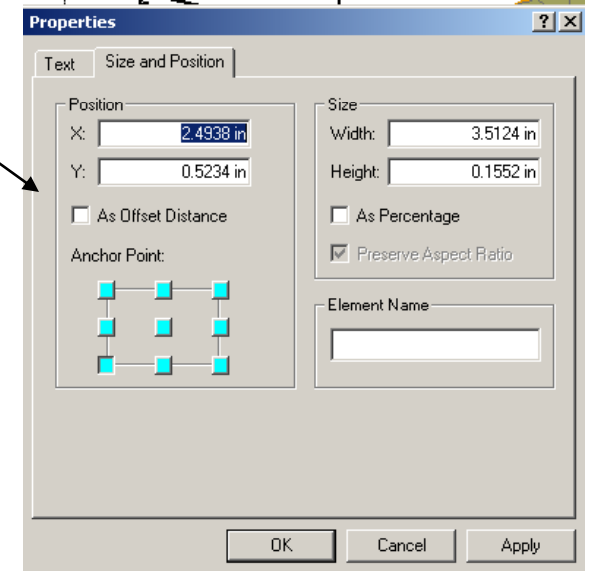

Coordinate system label

Create a text box at the bottom of the map. Type "Projected Coordinate System: NAD1983 UTM Zone 19N"

Double click on outside of text box

To center text box on page, right click on outside of text box: