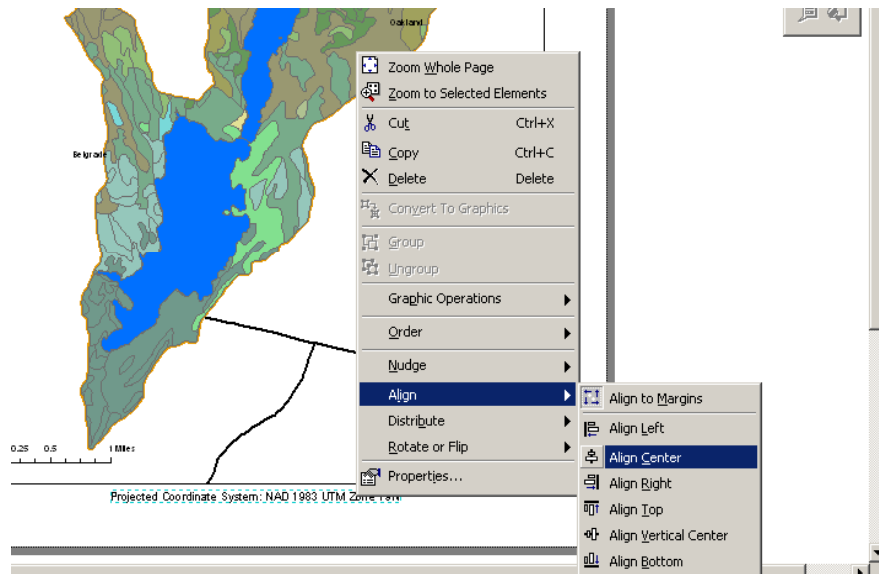

## Data Frame Properties

## Coordinate system label

Create a text box at the bottom of the map. Type "Projected Coordinate System: NAD1983 UTM Zone 19N"

Double click on outside of text box

To center text box on page, right click on outside of text box: