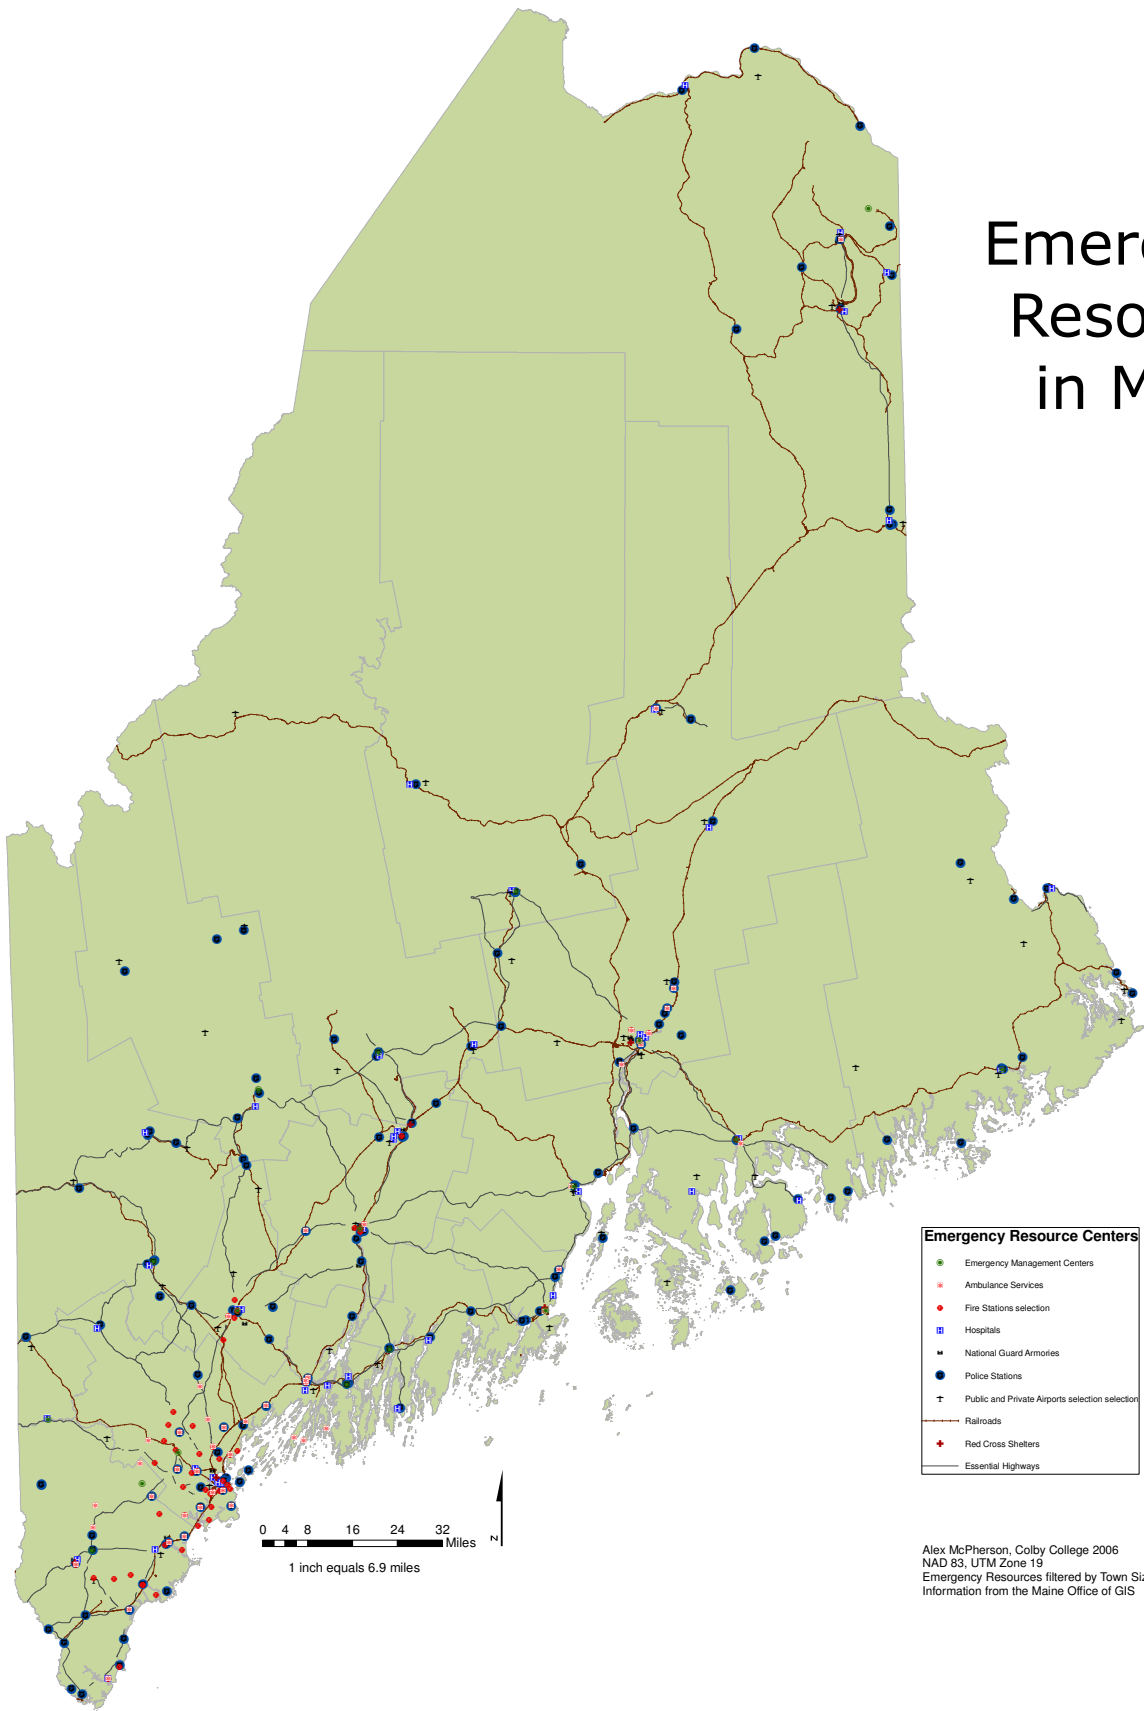

Emergency Resources in Maine

Emergency Resource Centers

- Emergency Management Centers
- Ambulance Services
- Fire Stations selection
- Hospitals
- National Guard Armories
- Police Stations
- ✝ Public and Private Airports selection selection
- Railroads
- ✝ Red Cross Shelters
- Essential Highways

Alex McPherson, Colby College 2006
NAD 83, UTM Zone 19
Emergency Resources filtered by Town Size > 10,000
Information from the Maine Office of GIS