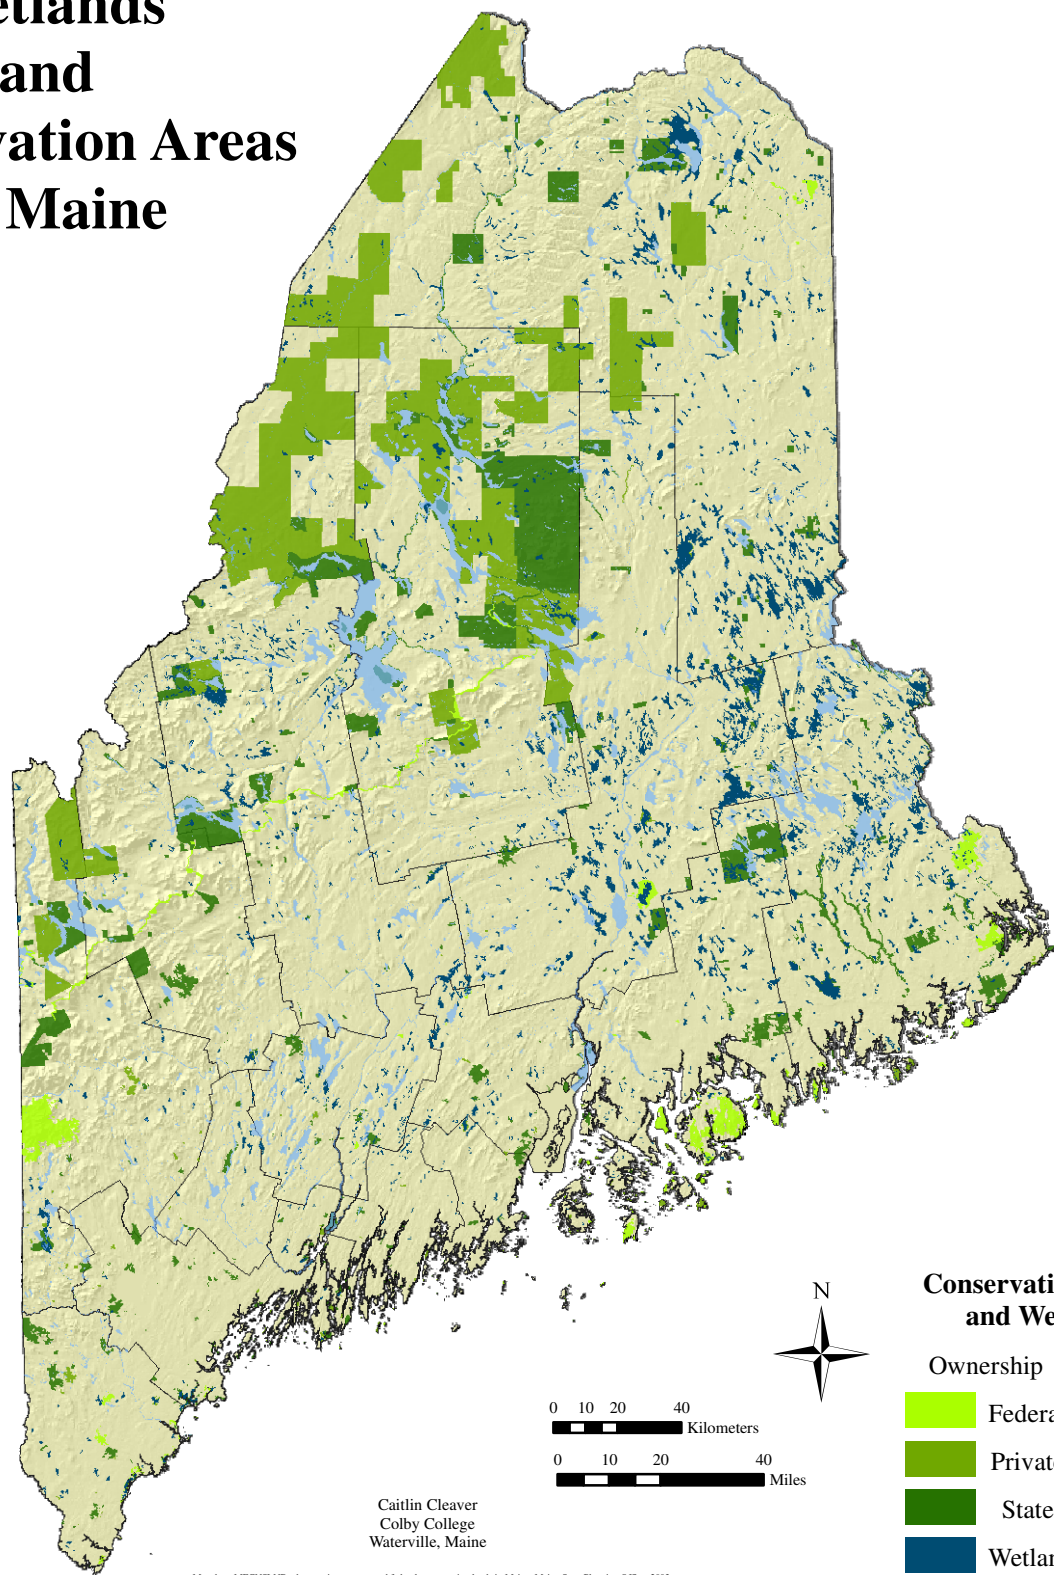

Wetlands and Conservation Areas in Maine

1. **Conservation Lands and Wetlands**
2. Ownership
3. Federal
   - Private
   - State
   - Wetlands
   - Rivers and Streams

Caitlin Cleaver
Colby College
Waterville, Maine