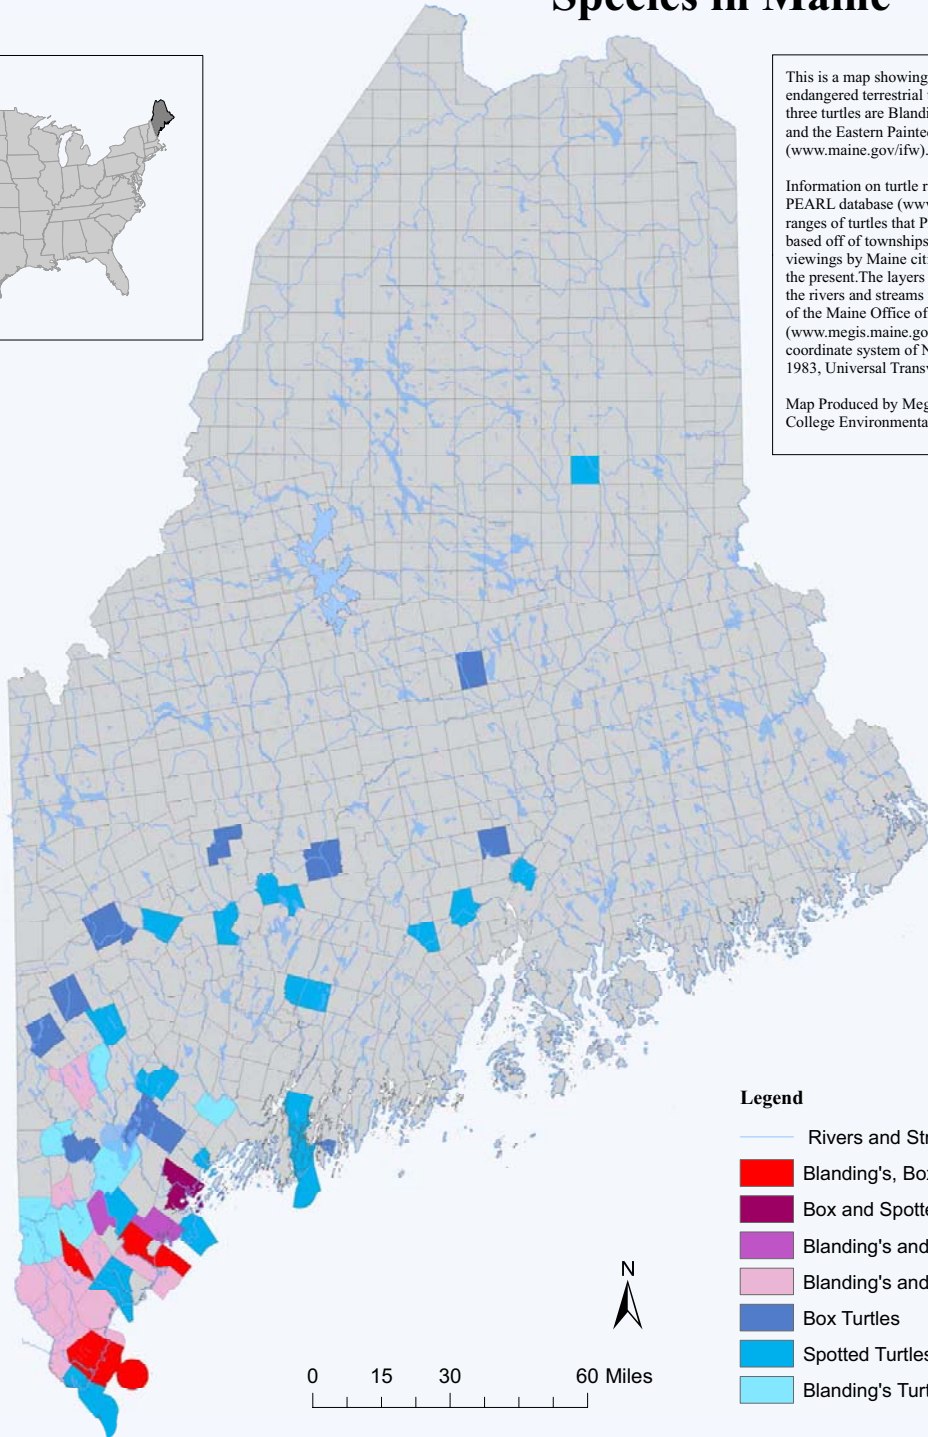

Distribution of Endangered Turtle Species in Maine

This is a map showing the ranges of the three endangered terrestrial turtles in Maine. The three turtles are Blanding's Turtle, Box Turtle and the Eastern Painted Turtle (www.maine.gov/ifw).

Information on turtle ranges was found from the PEARL database (www.pearl.maine.edu). The ranges of turtles that PEARL showed were based off of townships. Their data came from viewings by Maine citizens, dating from 1976 to the present. The layers of the townships and of the rivers and streams in Maine were found off of the Maine Office of GIS website (www.megis.maine.gov). This map uses the coordinate system of North American Datum 1983, Universal Transverse Mercator Zone 19N

Map Produced by Meghan Cornwall, Colby College Environmental Studies Program, Spring

Legend

-  Rivers and Streams
-  Blanding's, Box and Spotted Turtles
-  Box and Spotted Turtles
-  Blanding's and Box Turtles
-  Blanding's and Spotted Turtles
-  Box Turtles
-  Spotted Turtles
-  Blanding's Turtles