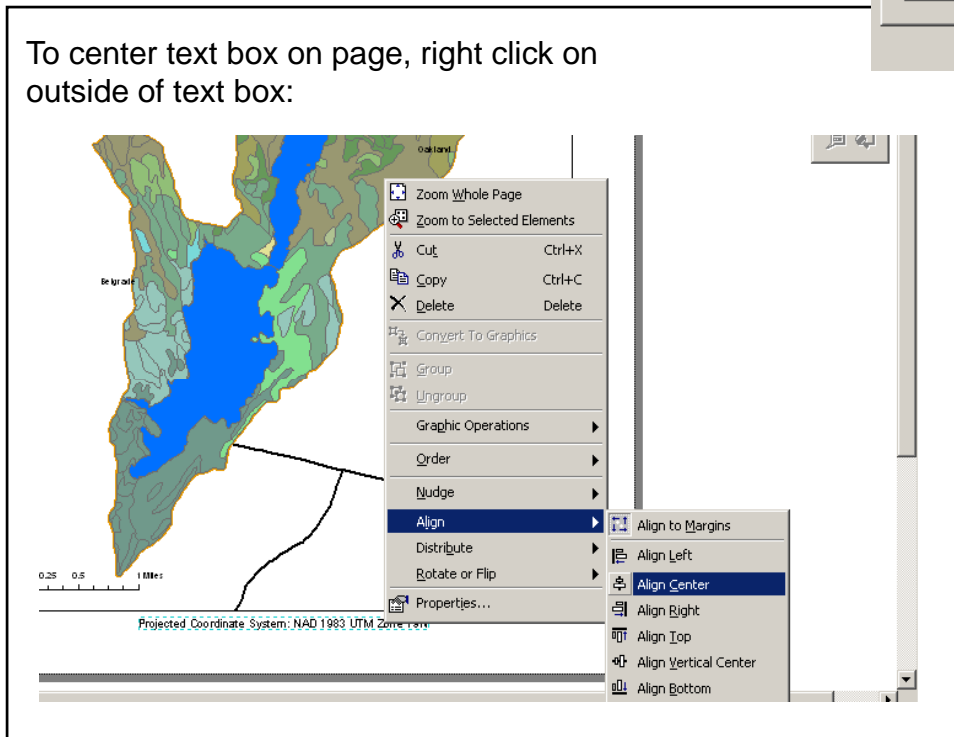

Map Template
Bio 493, Fall 2009

Feature Colors

	Fill Color	Outline Color	Outline Width
Lake	Cretean Blue	Grey 50%	0.4
Watershed Boundary	None	Seville Orange	3

Default Font: Arial

Scale Bar Properties

North Arrow Properties

Data Frame Properties

Coordinate system label

Create a text box at the bottom of the map. Type "Projected Coordinate System: NAD1983 UTM Zone 19N"

Double click on outside of text box

To center text box on page, right click on outside of text box: