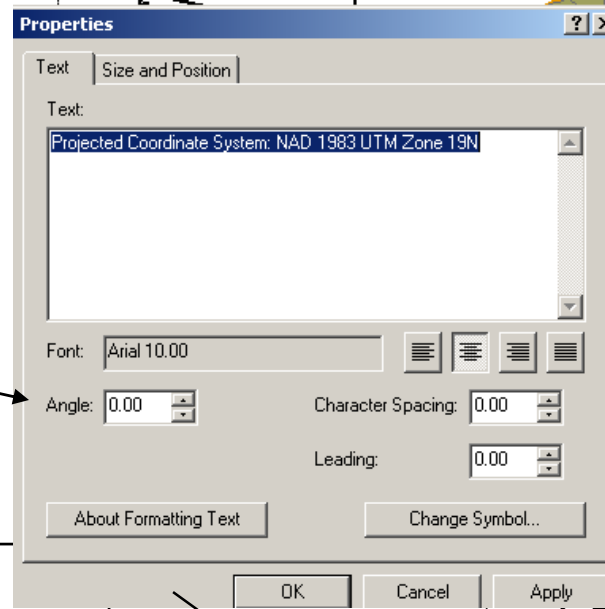

Coordinate system label

Create a text box at the bottom of the map. Type "Projected Coordinate System: NAD1983 UTM Zone 19N"

Double click on outside of text box