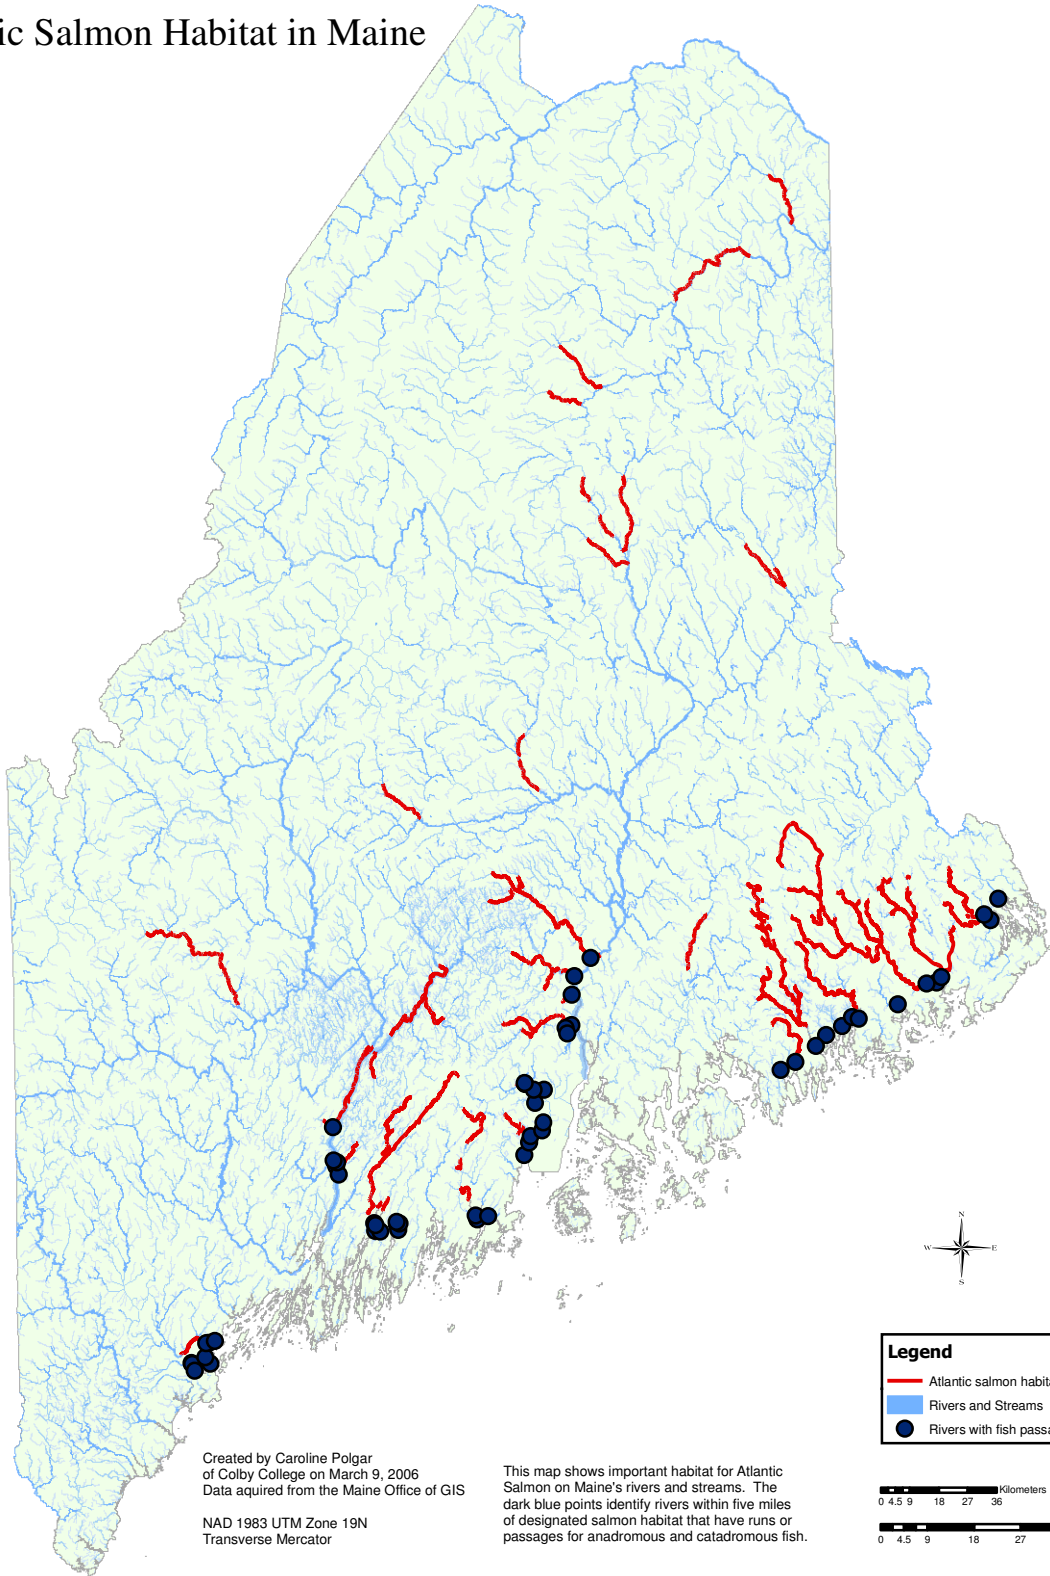

Atlantic Salmon Habitat in Maine

Created by Caroline Polgar
of Colby College on March 9, 2006
Data acquired from the Maine Office of GIS

NAD 1983 UTM Zone 19N
Transverse Mercator

Legend

- Atlantic salmon habitat
- Rivers and Streams
- Rivers with fish passages

0 4.5 9 18 27 36 Kilometers
0 4.5 9 18 27 36 Miles