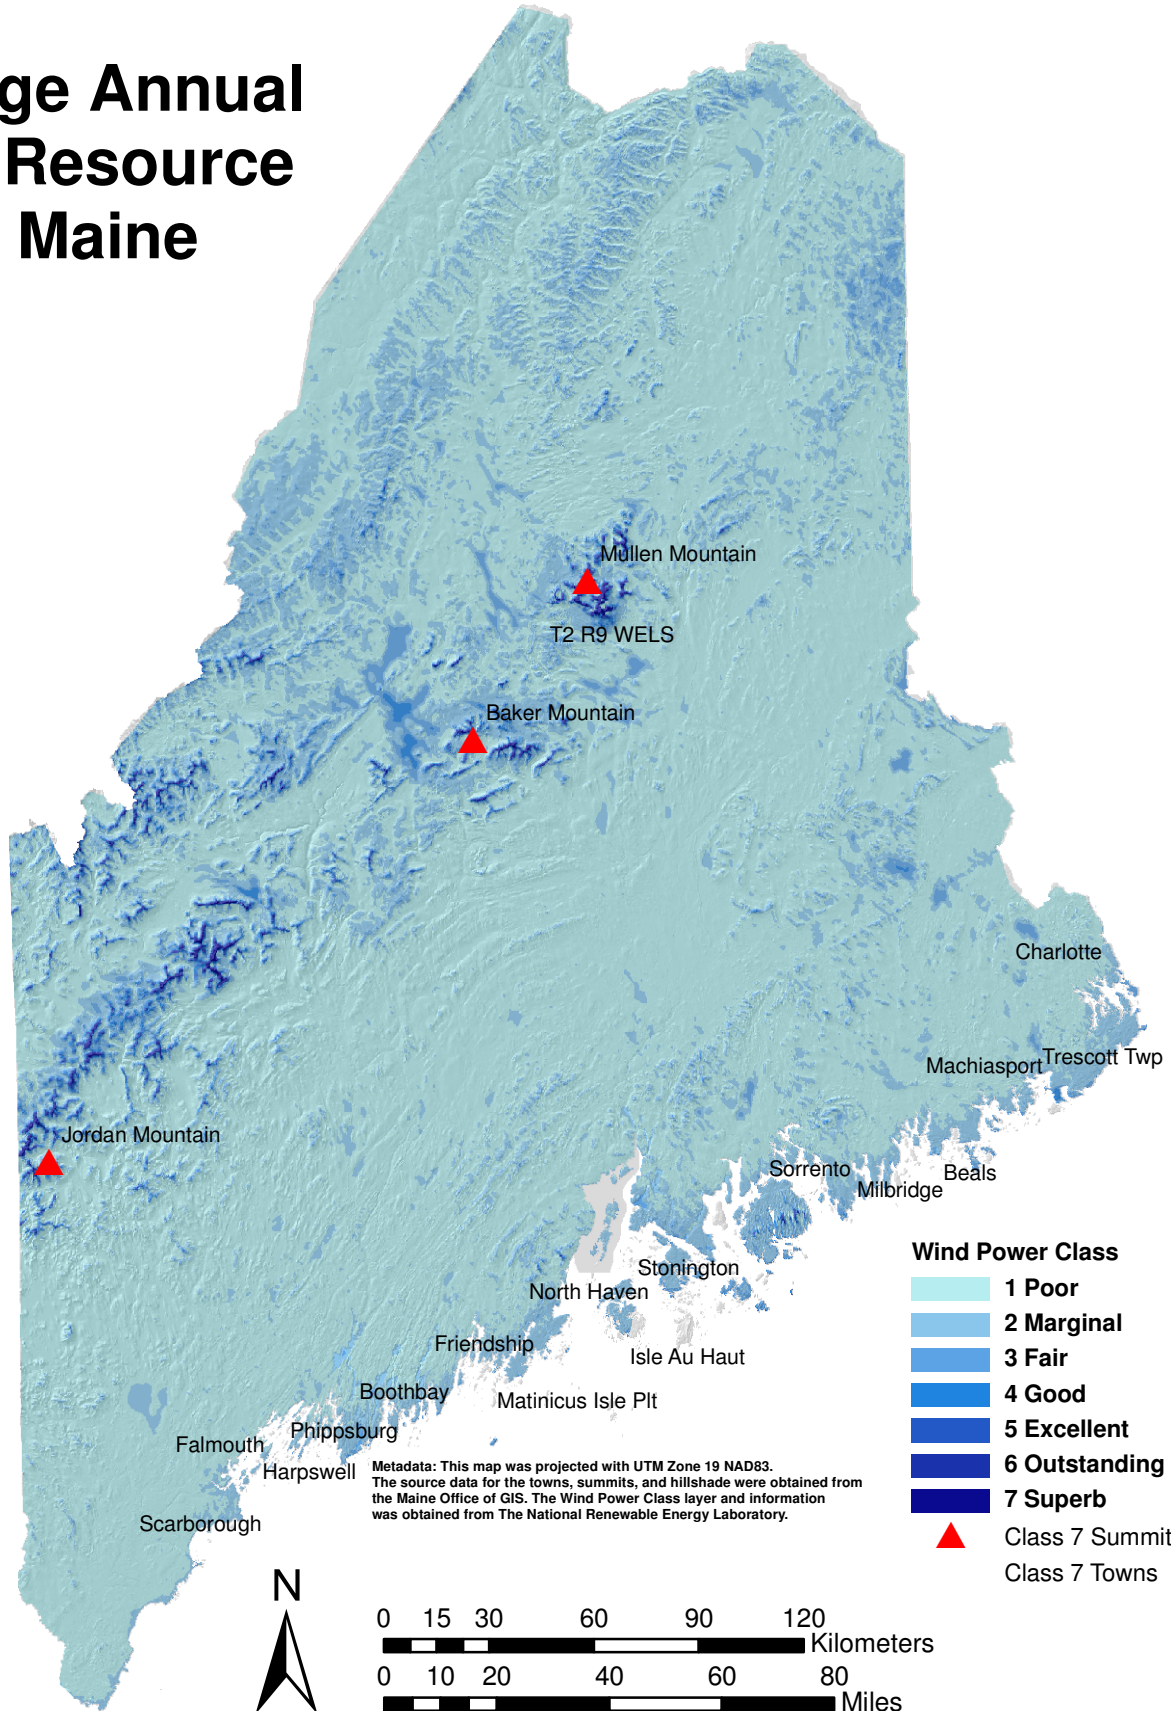

# Average Annual Wind Resource in Maine

Map by  
Randa Capponi '06  
Colby College  
ES212 Spring 2006